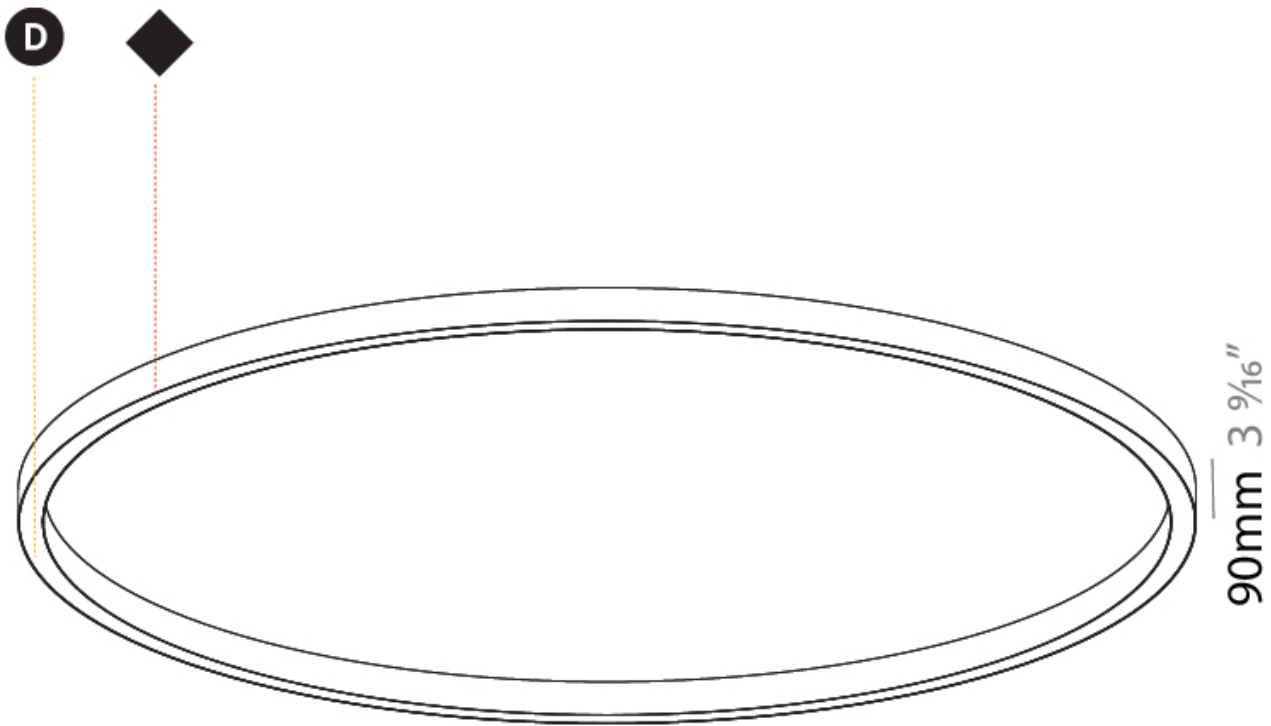

A3D022-

PROJECT	_____
TYPE	_____
SPECIFIER	_____
QUANTITY	_____
DATE	_____

Ø 5070mm 199 5/8"

Ø 5200mm 204 3/4 "

A

GLORIOUS COLOR FINISH CHART

PROJECT _____
 TYPE _____
 SPECIFIER _____
 QUANTITY _____
 DATE _____