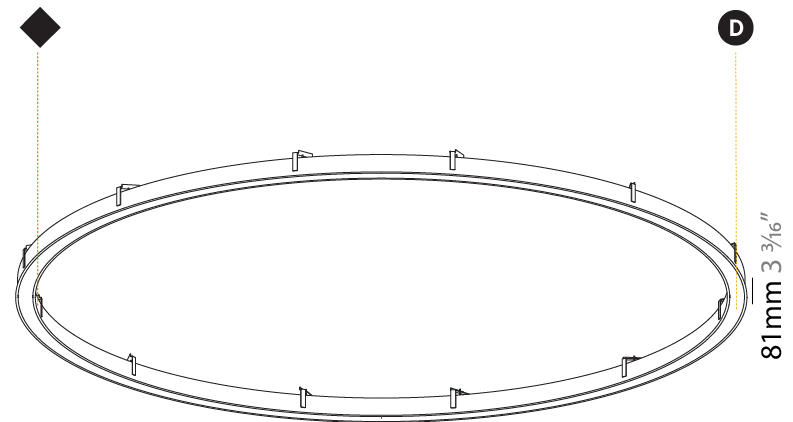

GENERAL

Series: Glorious
 Subseries: Glorious Slim
 Brand: Prolicht
 Division: Architectural
 Mounting Type: Suspension
 Mounting Location: Ceiling
 Subcategory: Ambient

PHYSICAL

Shape: Round
 Diameter (mm): 5200
 Diameter (in): 204 ³/₄
 Height (mm): 90
 Height (in): 3 ⁹/₁₆
 Max. Overall Height (mm): 2090
 Max. Overall Height (in): 82 ⁵/₁₆
 Light Distribution: Direct
 Weight (kg): 47.232
 Weight (lbs): 104.15
 Diffuser: PMMA - Opal or Micro-Prism
 Fixture Finish: SSR / BKV / CWI / CRY / HAB / LAG / UFT / ITA / RUA / RUR / MIC / FTG / MYG / TWT / LOD / PUS / FRO / FUP / KIA / POP / BLS / SPG / MEY / GOH / GUM / CHC / COM / ABZ / JAG / OBR / MOS / ROR
 Fixture Material: Aluminum
 Cable Details: 2000mm or 6000mm Transparent Cable

GENERAL

Series: Glorious
 Subseries: Glorious Slim
 Brand: Prolicht
 Division: Architectural
 Mounting Type: Recessed
 Mounting Location: Ceiling
 Subcategory: Ambient

PHYSICAL

Shape: Round
 Diameter (mm): 5216
 Diameter (in): 205 ³/₈
 Height (mm): 81
 Height (in): 3 ³/₁₆
 Min. Recessing Depth (mm): 120
 Min. Recessing Depth (in): 4 ³/₄
 Light Distribution: Direct
 Weight (kg): 47.924
 Weight (lbs): 106.00
 Diffuser: PMMA - Opal or Micro-Prism
 Fixture Finish: SSR / BKV / CWI / CRY / HAB / LAG / UFT / ITA / RUA / RUR / MIC / FTG / MYG / TWT / LOD / PUS / FRO / FUP / KIA / POP / BLS / SPG / MEY / GOH / GUM / CHC / COM / ABZ / JAG / OBR / MOS / ROR
 Fixture Material: Aluminum
 Cut-out Measurements: 5207mm / 205" x 5063mm / 199 5/16"

Ø 5054mm 199"

Ø 5216mm 205 ³/₈"

5207mm x 5063mm
205" x 199 ⁵/₁₆"

120mm
4 ³/₄"

10 - 30mm
³/₈" - 1 ³/₁₆"

PROJECT	_____
TYPE	_____
SPECIFIER	_____
QUANTITY	_____
DATE	_____

GLORIOUS SLIM SURFACE

A3D022-