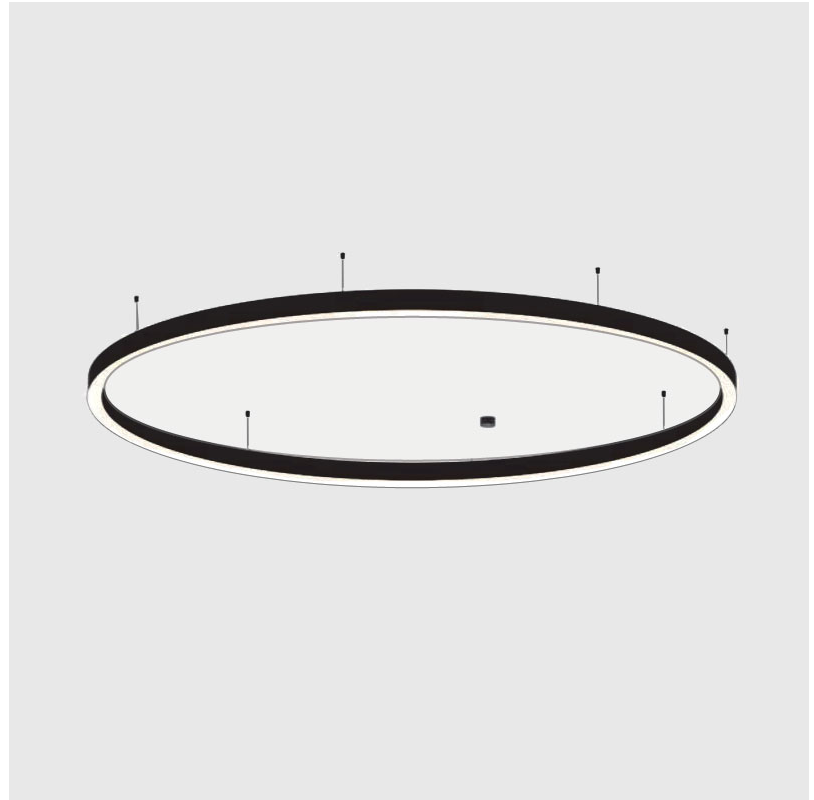

GENERAL

Series: Glorious
Subseries: Glorious Slim
Brand: Prolicht
Division: Architectural
Mounting Type: Suspension
Mounting Location: Ceiling
Subcategory: Ambient

PHYSICAL

Shape: Round
Diameter (mm): 5200
Diameter (in): 204 ³/₄
Height (mm): 90
Height (in): 3 ⁹/₁₆
Max. Overall Height (mm): 2090
Max. Overall Height (in): 82 ⁵/₁₆
Light Distribution: Direct
Weight (kg): 47.232
Weight (lbs): 104.15
Diffuser: PMMA - Opal or Micro-Prism
Fixture Finish: SSR / BKV / CWI / CRY / HAB / LAG / UFT / ITA / RUA / RUR / MIC / FTG / MYG / TWT / LOD / PUS / FRO / FUP / KIA / POP / BLS / SPG / MEY / GOH / GUM / CHC / COM / ABZ / JAG / OBR / MOS / ROR
Fixture Material: Aluminum
Cable Details: 2000mm or 6000mm Transparent Cable

ELECTRICAL

Lamp Type: LED (Zhaga Standard)
Input Wattage (W): 403.2
Total Output Wattage (W): 336
Dimming: Tri-Mode (Non-Dimming and Phase Dimming (120Vac only) and 0-10V Dimming)
Driver Included: Yes
Driver Location: Integrated
Driver Type: Constant Current - Universal
Driver Class: Class 2
Input Voltage (V): 120 - 277
Constant Current (MA): 350

LED

Color Temperature (°K): 3000 / 3500 / 4000
Max. Delivered Lumen (lm): 47520 / 48510 / 49500
CRI: >80 CRI
Efficiency (%): 88
Lamp Life (hrs): 50000

OPTICAL

RATINGS AND CERTIFICATIONS

Certified By: Certified for North American Standards
IP rating: IP20