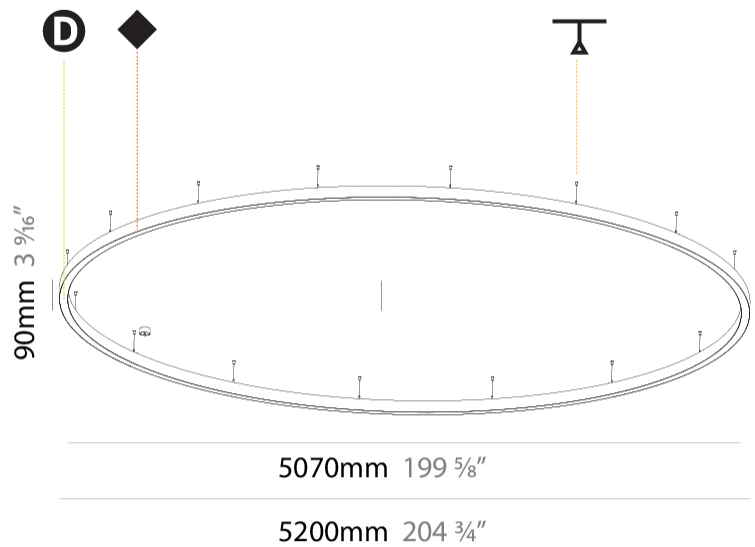

GENERAL

Series: Glorious
Subseries: Glorious Slim
Brand: Prolicht
Division: Architectural
Mounting Type: Suspension
Mounting Location: Ceiling
Subcategory: Ambient

PHYSICAL

Shape: Round
Diameter (mm): 5200
Diameter (in): 204 ³/₄
Height (mm): 90
Height (in): 3 ⁹/₁₆
Max. Overall Height (mm): 2090
Max. Overall Height (in): 82 ⁵/₁₆
Light Distribution: Direct
Weight (kg): 47.232
Weight (lbs): 104.15
Diffuser: PMMA - Opal or Micro-Prism
Fixture Finish: SSR / BKV / CWI / CRY / HAB / LAG / UFT / ITA / RUA / RUR / MIC / FTG / MYG / TWT / LOD / PUS / FRO / FUP / KIA / POP / BLS / SPG / MEY / GOH / GUM / CHC / COM / ABZ / JAG / OBR / MOS / ROR
Fixture Material: Aluminum
Cable Details: 2000mm or 6000mm Transparent Cable

ELECTRICAL

Lamp Type: LED (Zhaga Standard)
Input Wattage (W): 403.2
Total Output Wattage (W): 336
Dimming: Tri-Mode (Non-Dimming and Phase Dimming (120Vac only) and 0-10V Dimming)
Driver Included: Yes
Driver Location: Integrated
Driver Type: Constant Current - Universal
Driver Class: Class 2
Input Voltage (V): 120 - 277
Constant Current (MA): 350

LED

Color Temperature (°K): 3000 / 3500 / 4000
Max. Delivered Lumen (lm): 47520 / 48510 / 49500
CRI: >80 CRI
Efficiency (%): 88
Lamp Life (hrs): 50000

OPTICAL

RATINGS AND CERTIFICATIONS

Certified By: Certified for North American Standards
IP rating: IP20